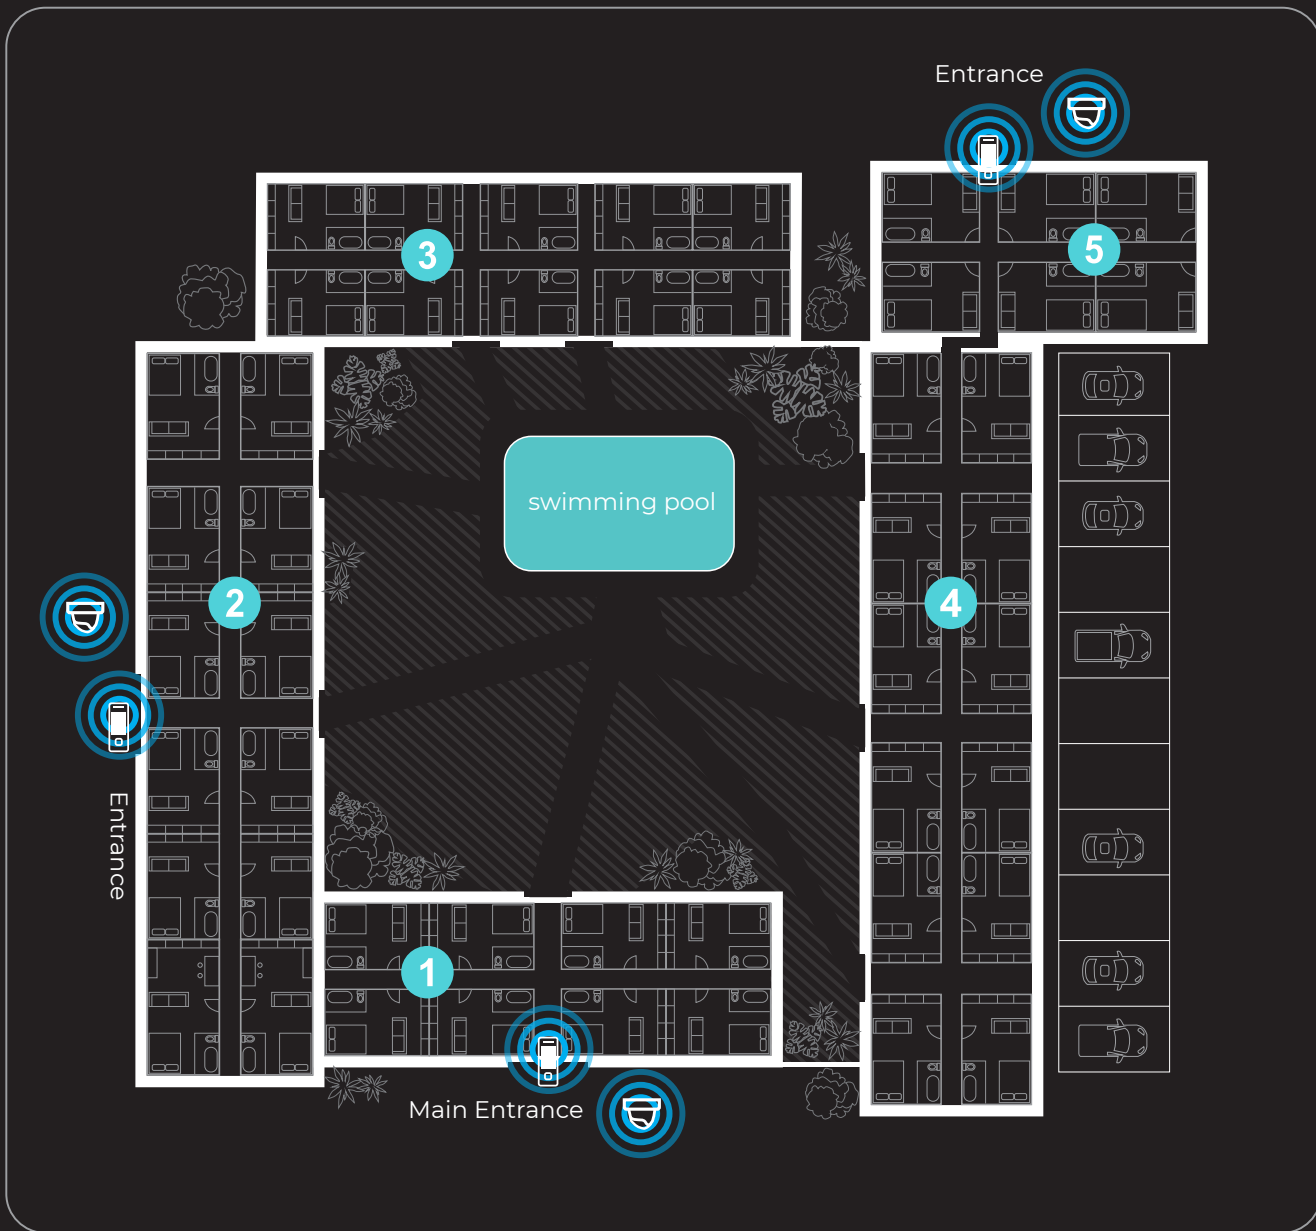

PoE

Smart Lock

Smart Lock

Smart Lock  
Door/Window sensor

Face Intercom  
Smart Lock  
IP Cam

Room 1

Secu365 Box  
Essential

PoE

Face Intercom  
Smart Lock  
IP Cam

Room 2