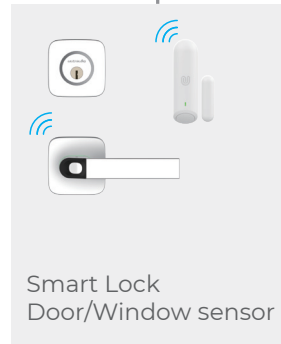

# System Architecture

APP

- Sub-1GHz
- Internet
- TCP/IP

**Residents**  
Private Area

Internet

Secu365 Box  
Standard

TCP/IP

Gateway (Up to 8 Wireless Terminals)

PoE

Smart Lock

Smart Lock

Smart Lock  
Door/Window sensor

Face Intercom  
Smart Lock  
IP Cam

Room 1

Secu365 Box  
Essential

PoE