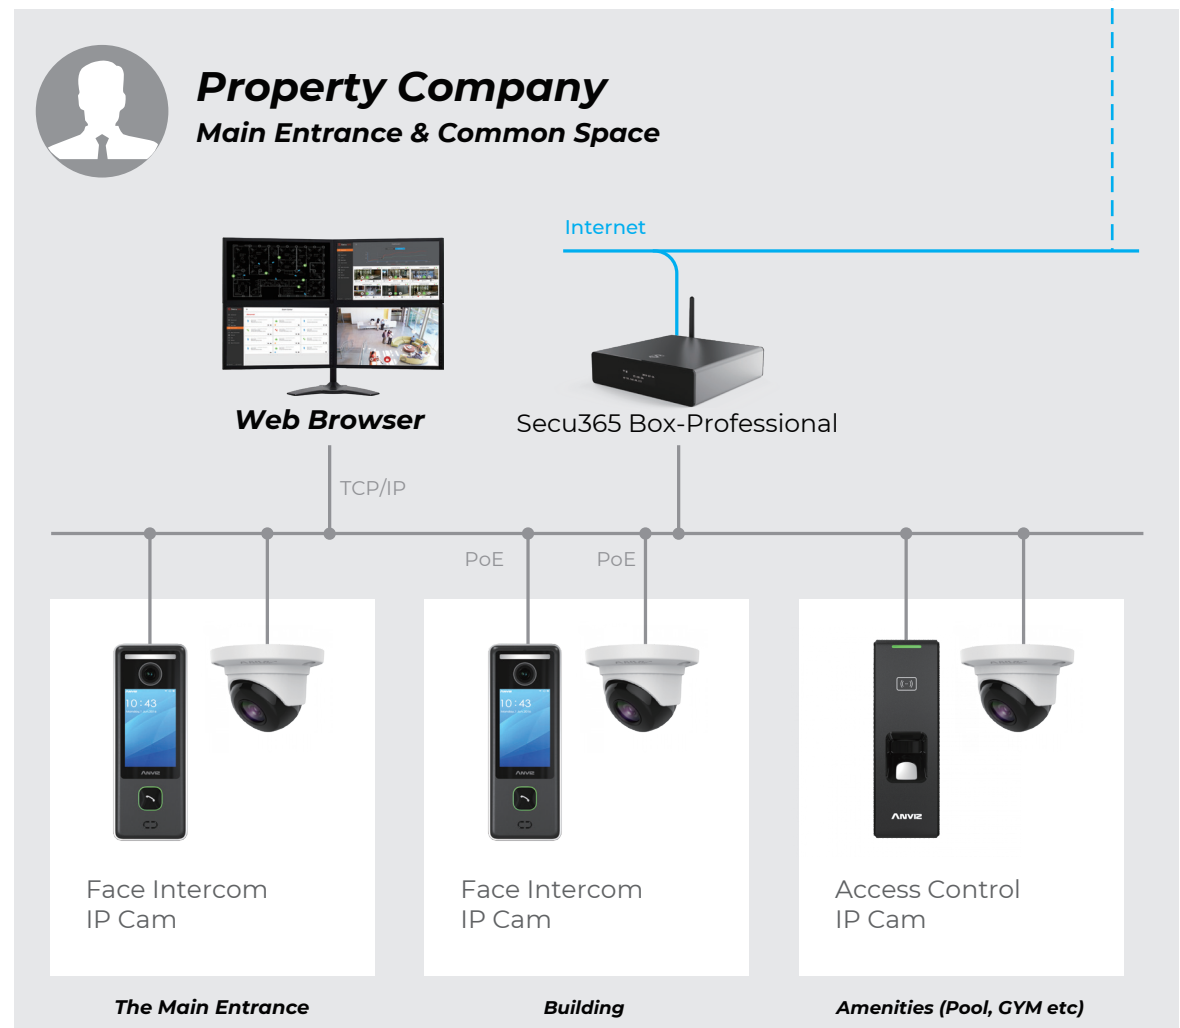

## Your body is your ID

With the latest biometric technologies such as fingerprint and facial recognition, no matter the residents, tenants or the property managers, you can easily access your own private house or any common spaces like the pool, gym, lounge and more all without carrying a traditional set of keys.

## Web and App flexible management

Secu365 uses flexible deployment, you can use both the local web browser and remote mobile APP to manage the system.

## Your home on your phone

Residents can manage their entire smart home with Secu365 app. They can use this unified platform to check in anytime, and easily control everything from anywhere.

APP

# System Architecture

APP

- Sub-1GHz
- Internet
- TCP/IP

**Residents**  
Private Area

Internet

Secu365 Box  
Standard

TCP/IP

Gateway (Up to 8 Wireless Terminals)