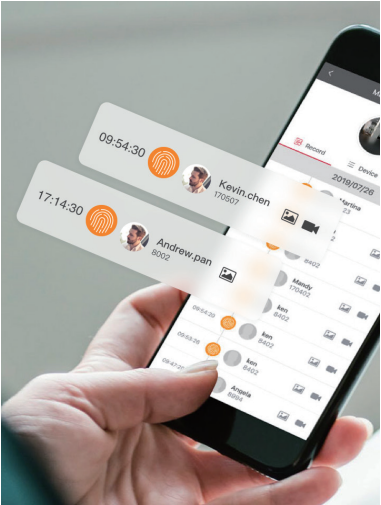

## Web Browser

Access to system by any local PC

## Mobile App

Remote access to system by any mobile app.

# For Residents

Residents can get instant notification when anyone entry and can also open the door for them remotely.

When you get back to the apartment

When you go home

When you get back to the building