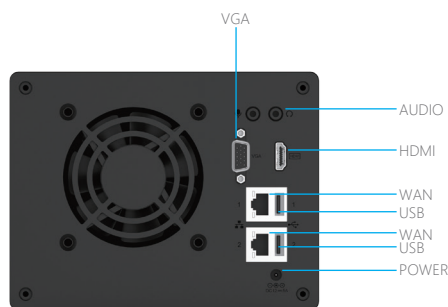

Physical Interfaces