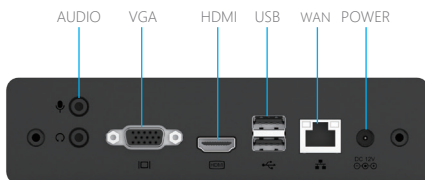

Physical Interfaces