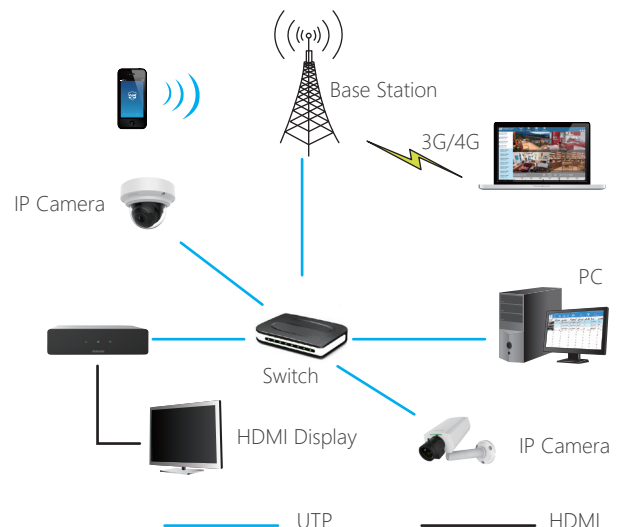

Application