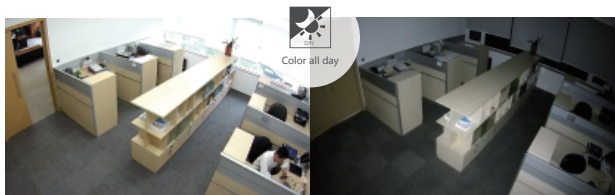

▶ 90 Degree Rotation Corridor Mode

The 90 degree rotation corridor mode can effectively maximize the usable coverage of narrow areas

Ordinary Mode

Corridor Mode

▶ 24/7 Vivid Color Video

The HiView Provide Vivid color video in nearly 0 lux environments with an ultra-wide Horizontal angle of 114°