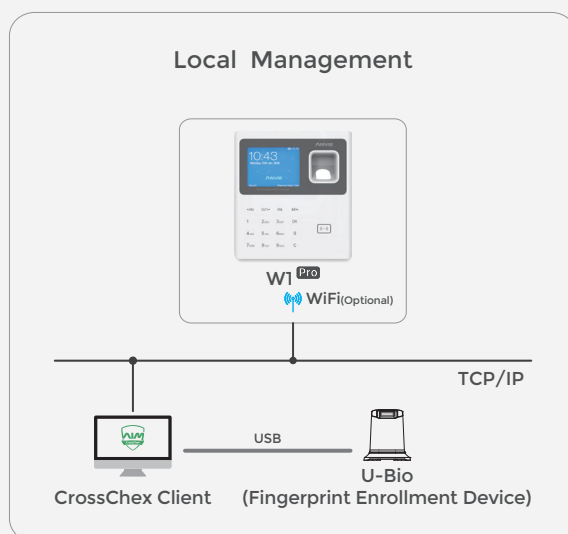

Battery

The long life battery ensuring up to 10 hours portable application.

Touch Active Fingerprint Sensor

The touch active sensor ensures the quick response for each detection and saving the total power consumption of the device.

WIFI

The WiFi function ensures power on to work, and realize the flexible installation of the device.

Touch Active Keypad

The touch active sensor ensures the best user experiences for and saving the total power consumption of the device.

Colorful LCD Screen

The Colorful LCD screen ensures the best interaction and user experiences and can also provide clear notifications to the users.

Webserver

The Webserver ensures the easily quick connection and self management of the device

Cloud application

The web based cloud application let you access to the device by any mobile terminal from anytime and anywhere.

Key Specifications

User	3000
Card	3000
Record	100000
Communication	TCP/IP, Mini USB & USB Host, Optional WiFi
Identification mode	Finger, password, card (optional EM and Mifare)
Identification speed	<0.5s
Card reading distance	"1~5cm (125KHz), 13.56MHz >2CM) for standard CR80 card"
WebServer	support
CPU	Linux 1G
RFID card	Optional EM and Mifare
working Temperature	-30°C~60°C
Humidity	20% to 90%
Power	DC12V/Optional Battery
Battery	18650 battery

System configurations

Anviz Global Inc.

41656 Christy Street Fremont , Fremont, CA,94538

Tel: 408-2637700 | Toll-free:1-855-268-4948 | Inquiry: sales@anziv.com | www.anziv.com

©2019 Anviz Global Inc. Anviz and identifying product names and numbers herein are registered trademarks of Anviz Global Inc. All non-Anviz brands and product names are trademarks or registered trademarks of their respective companies. Product appearance, build status and/or specifications are subject to change without notice.

Due to the consistent improvement of the product, this specification and appearance are subject to change without notice.