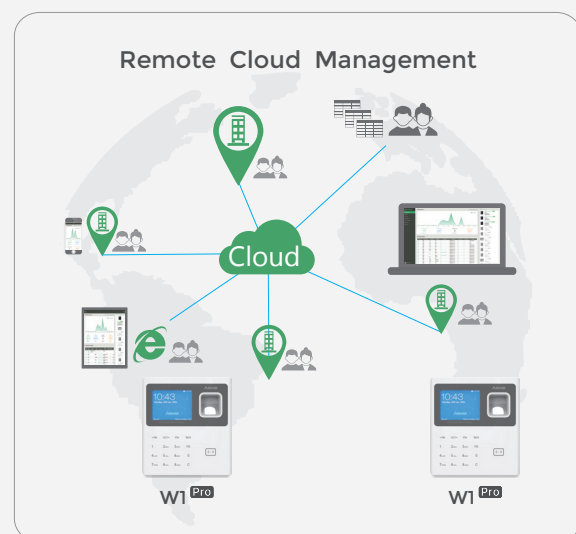

Battery

The long life battery ensuring up to 10 hours portable application.

Touch Active Fingerprint Sensor

The touch active sensor ensures the quick response for each detection and saving the total power consumption of the device.

WIFI

The WiFi function ensures power on to work, and realize the flexible installation of the device.

Touch Active Keypad

The touch active sensor ensures the best user experiences for and saving the total power consumption of the device.

Colorful LCD Screen

The Colorful LCD screen ensures the best interaction and user experiences and can also provide clear notifications to the users.

Webserver

The Webserver ensures the easily quick connection and self management of the device

Cloud application

The web based cloud application let you access to the device by any mobile terminal from anytime and anywhere.

Key Specifications

User	3000
Card	3000
Record	100000
Communication	TCP/IP, Mini USB & USB Host, Optional WiFi
Identification mode	Finger, password, card (optional EM and Mifare)
Identification speed	<0.5s
Card reading distance	"1~5cm (125KHz), 13.56MHz >2CM) for standard CR80 card"
WebServer	support
CPU	Linux 1G
RFID card	Optional EM and Mifare
working Temperature	-30°C~60°C
Humidity	20% to 90%
Power	DC12V/Optional Battery
Battery	18650 battery

System configurations

Anviz Global Inc.

41656 Christy Street Fremont , Fremont, CA,94538

Tel: 408-2637700 | Toll-free:1-855-268-4948 | Inquiry: sales@anziv.com | www.anziv.com

©2019 Anviz Global Inc. Anviz and identifying product names and numbers herein are registered trademarks of Anviz Global Inc. All non-Anviz brands and product names are trademarks or registered trademarks of their respective companies. Product appearance, build status and/or specifications are subject to change without notice.

Due to the consistent improvement of the product, this specification and appearance are subject to change without notice.