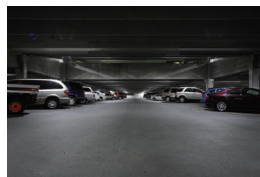

▶ Starlight Illumination

Cameras can provide excellent images even in low light environment

Ordinary Camera

SuperView

▶ Remote/Auto Back Focus

SuperView series supports remotely adjust the back focus and automatic focus which provides an easier installation and more accurate focus