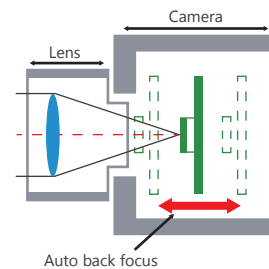

▶ Starlight Illumination

Cameras can provide excellent images even in low light environment

Ordinary Camera

SuperView

▶ Remote/Auto Back Focus

SuperView series supports remotely adjust the back focus and automatic focus which provides an easier installation and more accurate focus

Technical Specifications

Type	SU2508-ZE	SU2708-RE
Resolution	2 Megapixel	4 Megapixel
Image Sensor	1/3" CMOS	1/2.9" CMOS
Shutter Time	1/3s-1/100000s	
Frame rate	50HZ: 25fps(1920×1080) 60HZ: 30fps(1920×1080)	50HZ: 25fps(2560×1440) 60HZ: 30fps(2560×1440)
Lens	2.8-10mm/F1.6 C/CS	2.8-10mm/F1.6 C/CS
Horizontal Angle of View	32°-94°	32°-94°
Minimum Illumination	0.01 Lux (Color) / 0.001 Lux(B/W)	
SN Ratio	> 54dB	
Focus	Support ABF auxiliary focus, remote zoom	