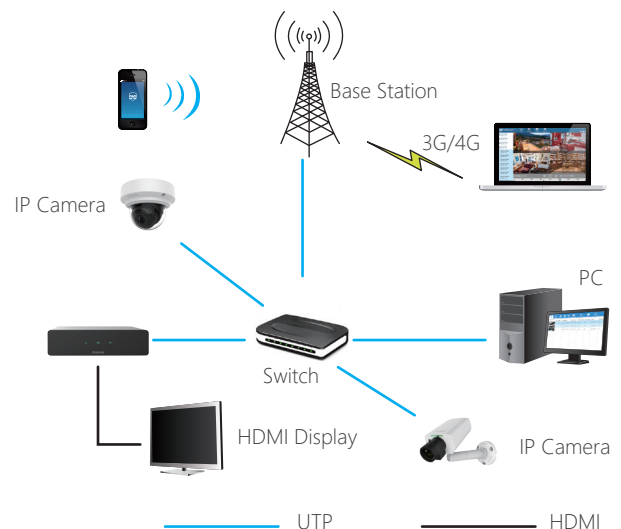

Application