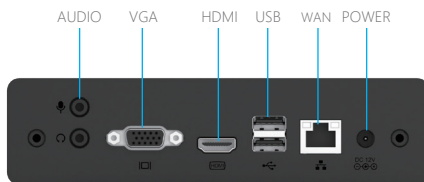

Physical Interfaces